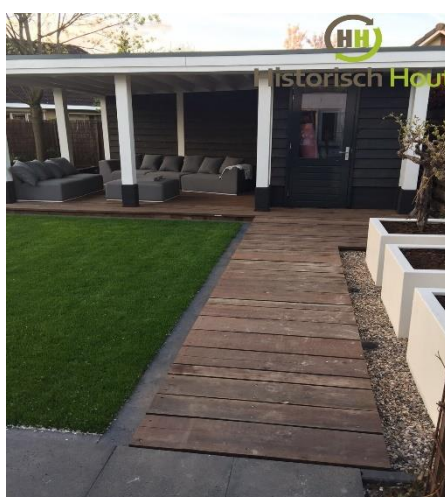

Azobé ship's timber

If you choose our carefully selected & pre-brushed ship's timbers, this means that we will select boards of the desired quality and gather as much material as you need for your project. We will then brush the boards, which preserves the rough, natural look of the wood while still creating a smooth product that is suitable for being walked on. Brushed boards are commonly used for building decks, patios, and jetties.

Azobé ship's timbers cannot be purchased in standard sizing, which means that they vary widely in terms of length. We do not keep a stock of brushed ship's timbers – instead, we custom-make every order.

Dimensions & stock

Length : 100-450 cm
Width : 12-22 cm
Thickness : 3-5 cm
Stock : Yes
Price : upon request

Opening hours

Mo/tu/we open by appointment.
Thursday 8:00 – 17:00hour
Thursday 18:30 – 20:00 (by appointment)
Friday 8:00 – 17:00hour
Saturday 9:00 – 16:00hour

Historisch Hout
Bloeme weide 6
7448 PX Haarle
Nederland

Phone: +31 (0)548-549785
KVK : Zwolle 65437438
VAT: NL219469131B01
M: info@historischhout.nl

Our prices include VAT, unless stated otherwise. No rights can be derived from this price list. Our general terms and conditions apply to our price lists, which can be downloaded from our website and are filed with the Chamber of Commerce.