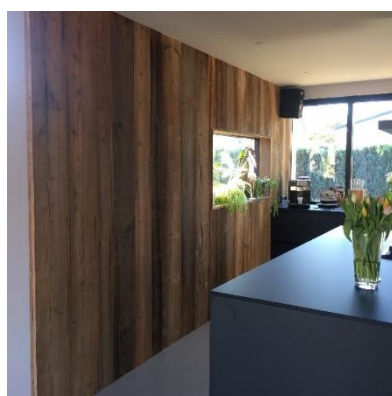

Barn wood spruce

Barn wood is a popular product that is used a great deal for interior applications. It is a sustainable, durable material that is very suitable for being used as wall panelling or to manufacture doors or kitchen fronts. Using oak will lend a luxurious feel to your project. Barn wood is also excellently suited for being used outside, such as in the facade of a building or as exterior doors. In short, this is a beautiful construction material with a rich history. In addition to oak barn wood, we also carry **oak barn wood**, a beautiful material for manufacturing furniture!

Dimensions & stock

Length : 100-400 cm
Width : 15-40 cm
Thickness : 2-3 cm
Stock : Yes
Price : upon request

Opening hours

Mo/tu/we open by appointment.
Thursday 8:00 – 17:00hour
Thursday 18:30 – 20:00 (by appointment)
Friday 8:00 – 17:00hour
Saturday 9:00 – 16:00hour