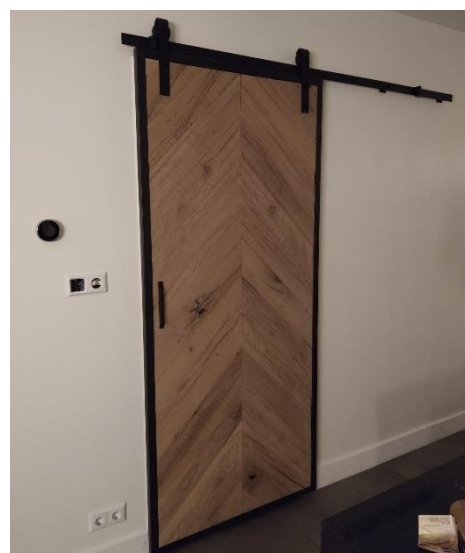

Reclaimed oak doors

An exclusive oak door is bound to catch the eye when entering; it is an invitation to discover what is behind that door. Historisch Hout produces exclusive veneer doors made from cut reclaimed oaks. We offer them in two different looks: 'outsides' and 'insies'. 'Outsides' have a surface with the uneven texture of the original exterior of a recycled oak beam. The surfaces of 'insies' are the smooth, sanded and/or brushed 'inside' of the beam.

Dimensions & stock

Length	: customization
Width	: customization
Thickness	: customization
Price	: upon request
Stock	: No (customization)

Opening hours

Mo/tu/we open by appointment.
Thursday 8:00 – 17:00hour
Thursday 18:30 – 20:00 (by appointment)
Friday 8:00 – 17:00hour
Saturday 9:00 – 16:00hour

Historisch Hout
Bloeme weide 6
7448 PX Haarle
Nederland

Phone: +31 (0)548-549785
KVK : Zwolle 65437438
VAT: NL219469131B01
M: info@historischhout.nl

Our prices include VAT, unless stated otherwise. No rights can be derived from this price list. Our general terms and conditions apply to our price lists, which can be downloaded from our website and are filed with the Chamber of Commerce.